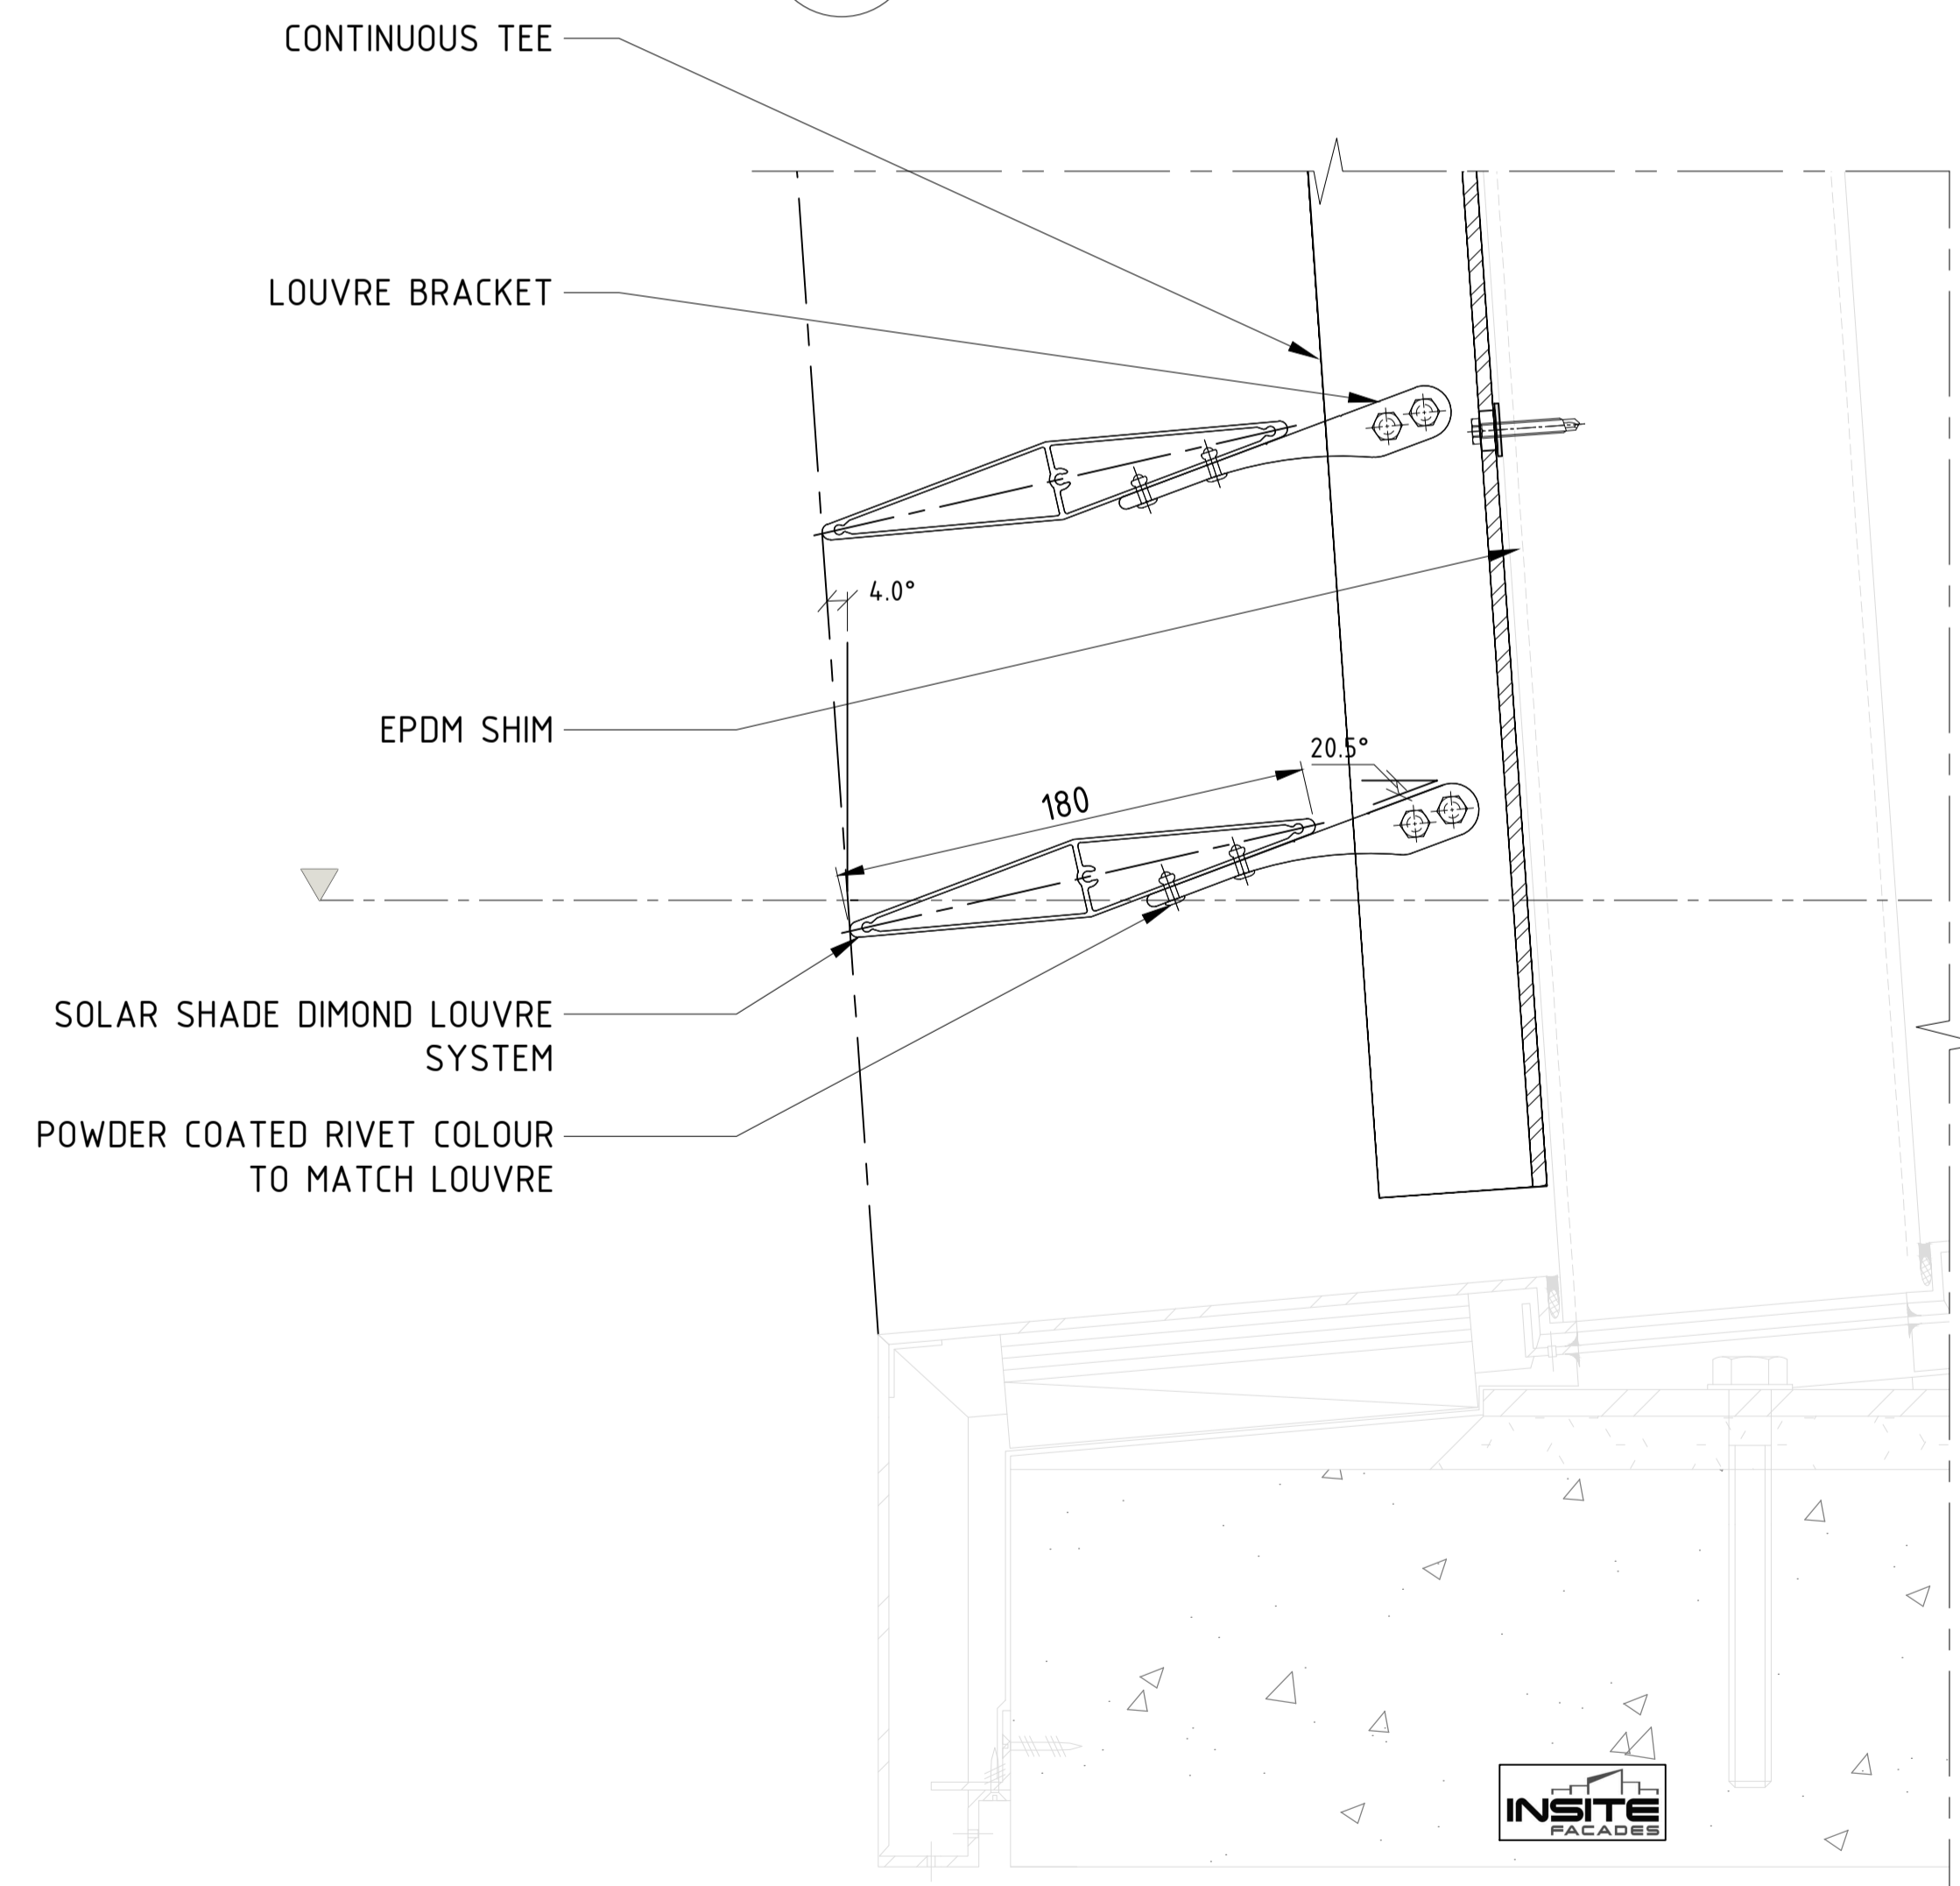

09 01 LOUVRE PARAPET DETAIL
Scale 1 : 2.5

09 02 LOUVRE SILL VERTICAL DETAIL
Scale 1 : 2.5

09 03 LOUVRE EXTERNAL SECTION DETAIL
Scale 1 : 2.5

Title :	Scale @ A3 :	Date : 11/2018
SOLAR SHADE DIMOND LOUVRE DETAIL		
PAGE No. :	09	