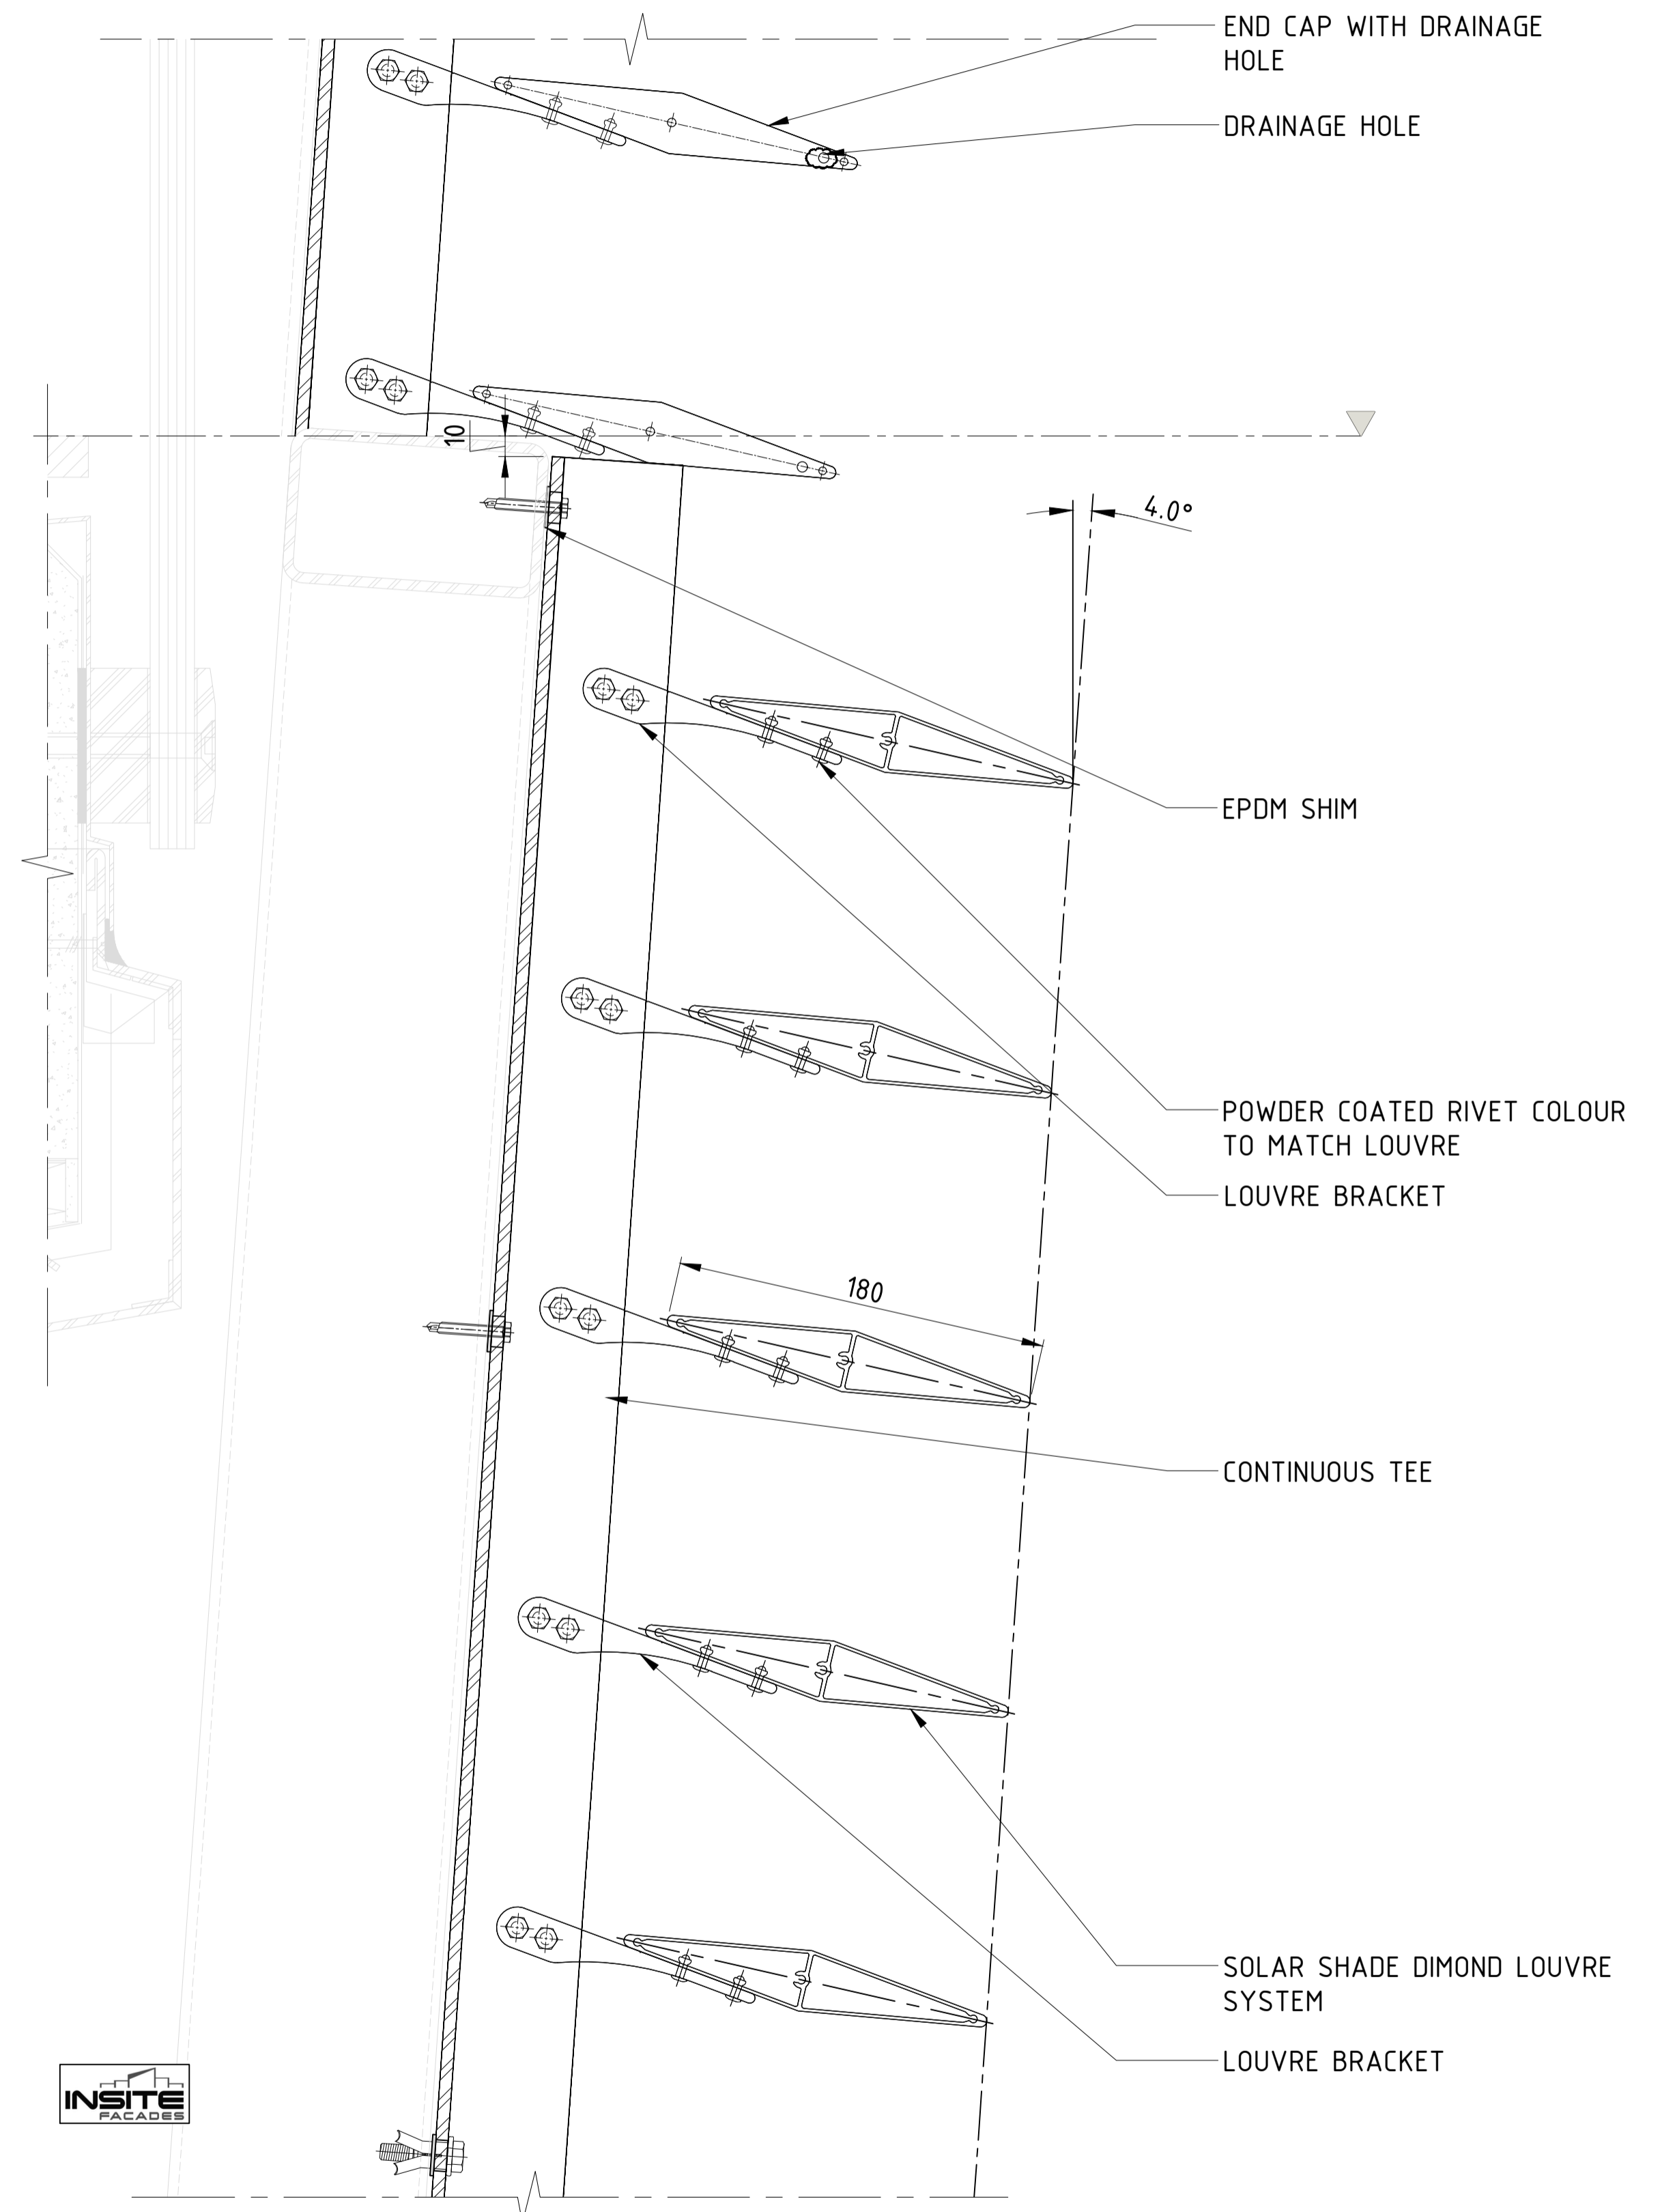

09 01 LOUVRE PARAPET DETAIL
Scale 1 : 2.5

09 02 LOUVRE SILL VERTICAL DETAIL
Scale 1 : 2.5

09 03 LOUVRE EXTERNAL SECTION DETAIL
Scale 1 : 2.5

Title :	Scale @ A3 :	Date : 11/2018
SOLAR SHADE DIMOND LOUVRE DETAIL		
PAGE No. :	09	