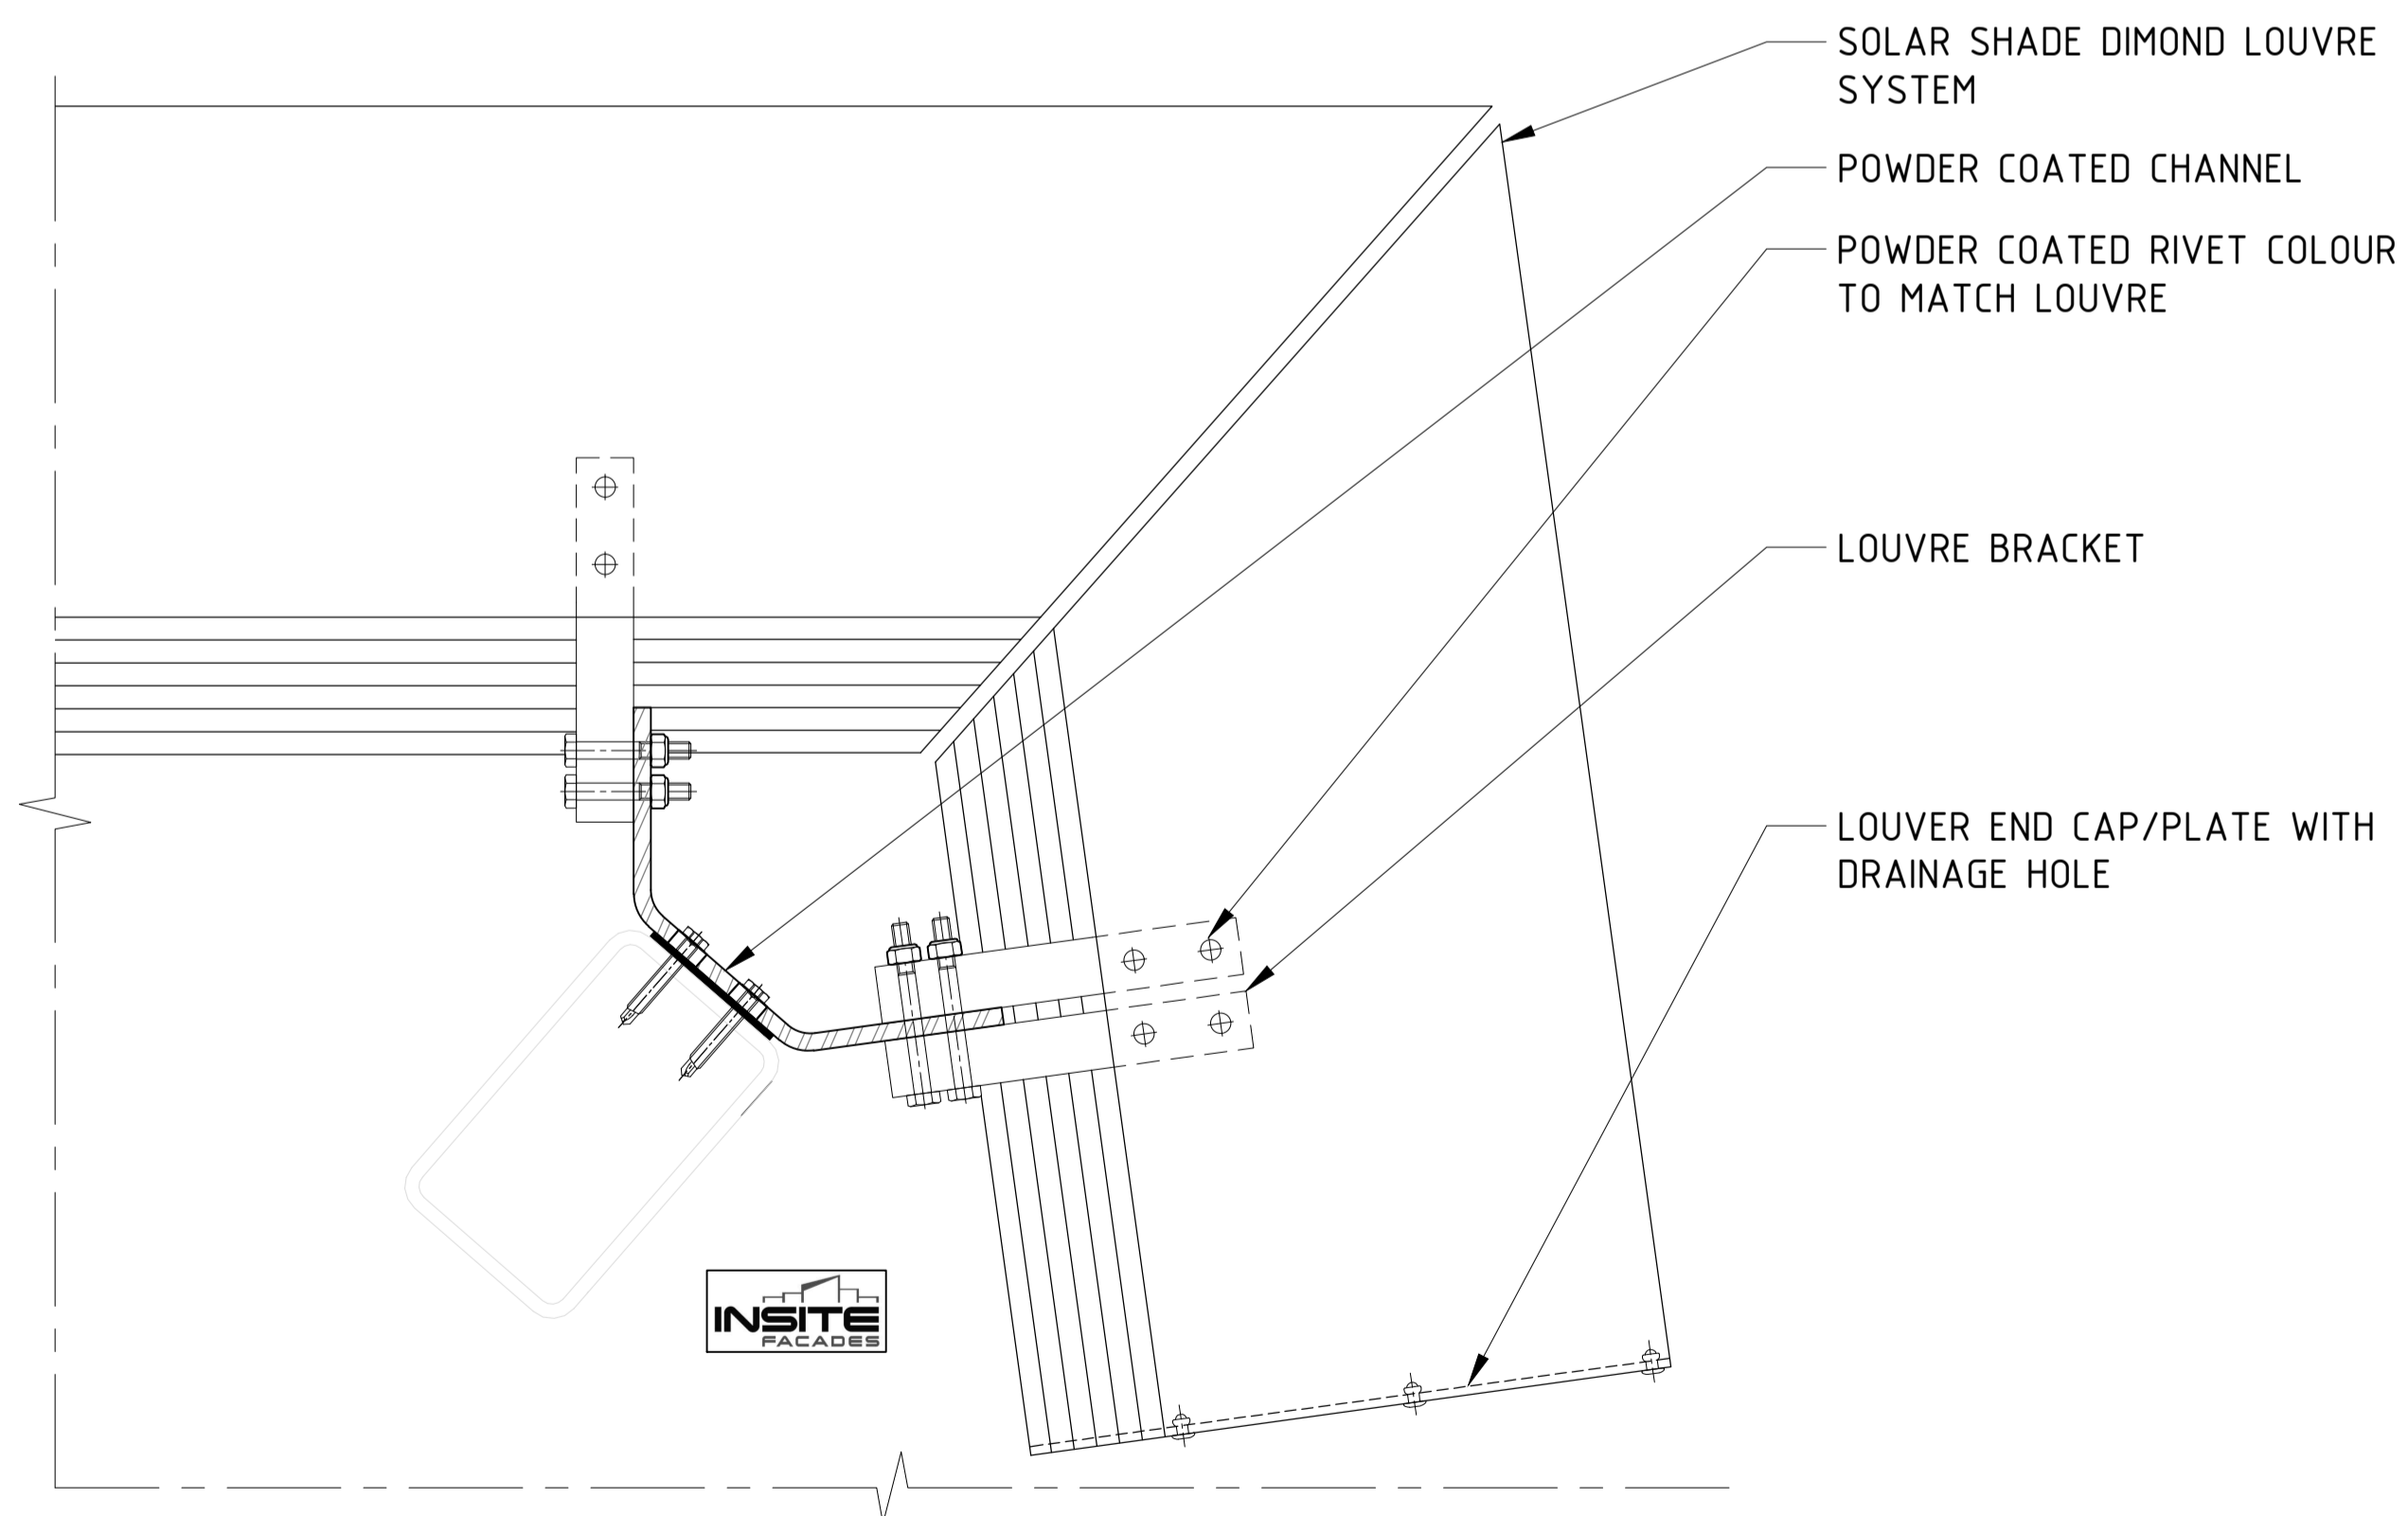

08 LOUVRE NORTH END DETAIL
01 Scale 1 : 2.5

08 LOUVRE EAST END DETAIL
02 Scale 1 : 2.5

08 LOUVRE CORNER DETAIL
03 Scale 1 : 2.5

Title :	Scale @ A3 :	Date : 11/2018
SOLAR SHADE DIMOND LOUVRE DETAIL		
PAGE No. :	08	