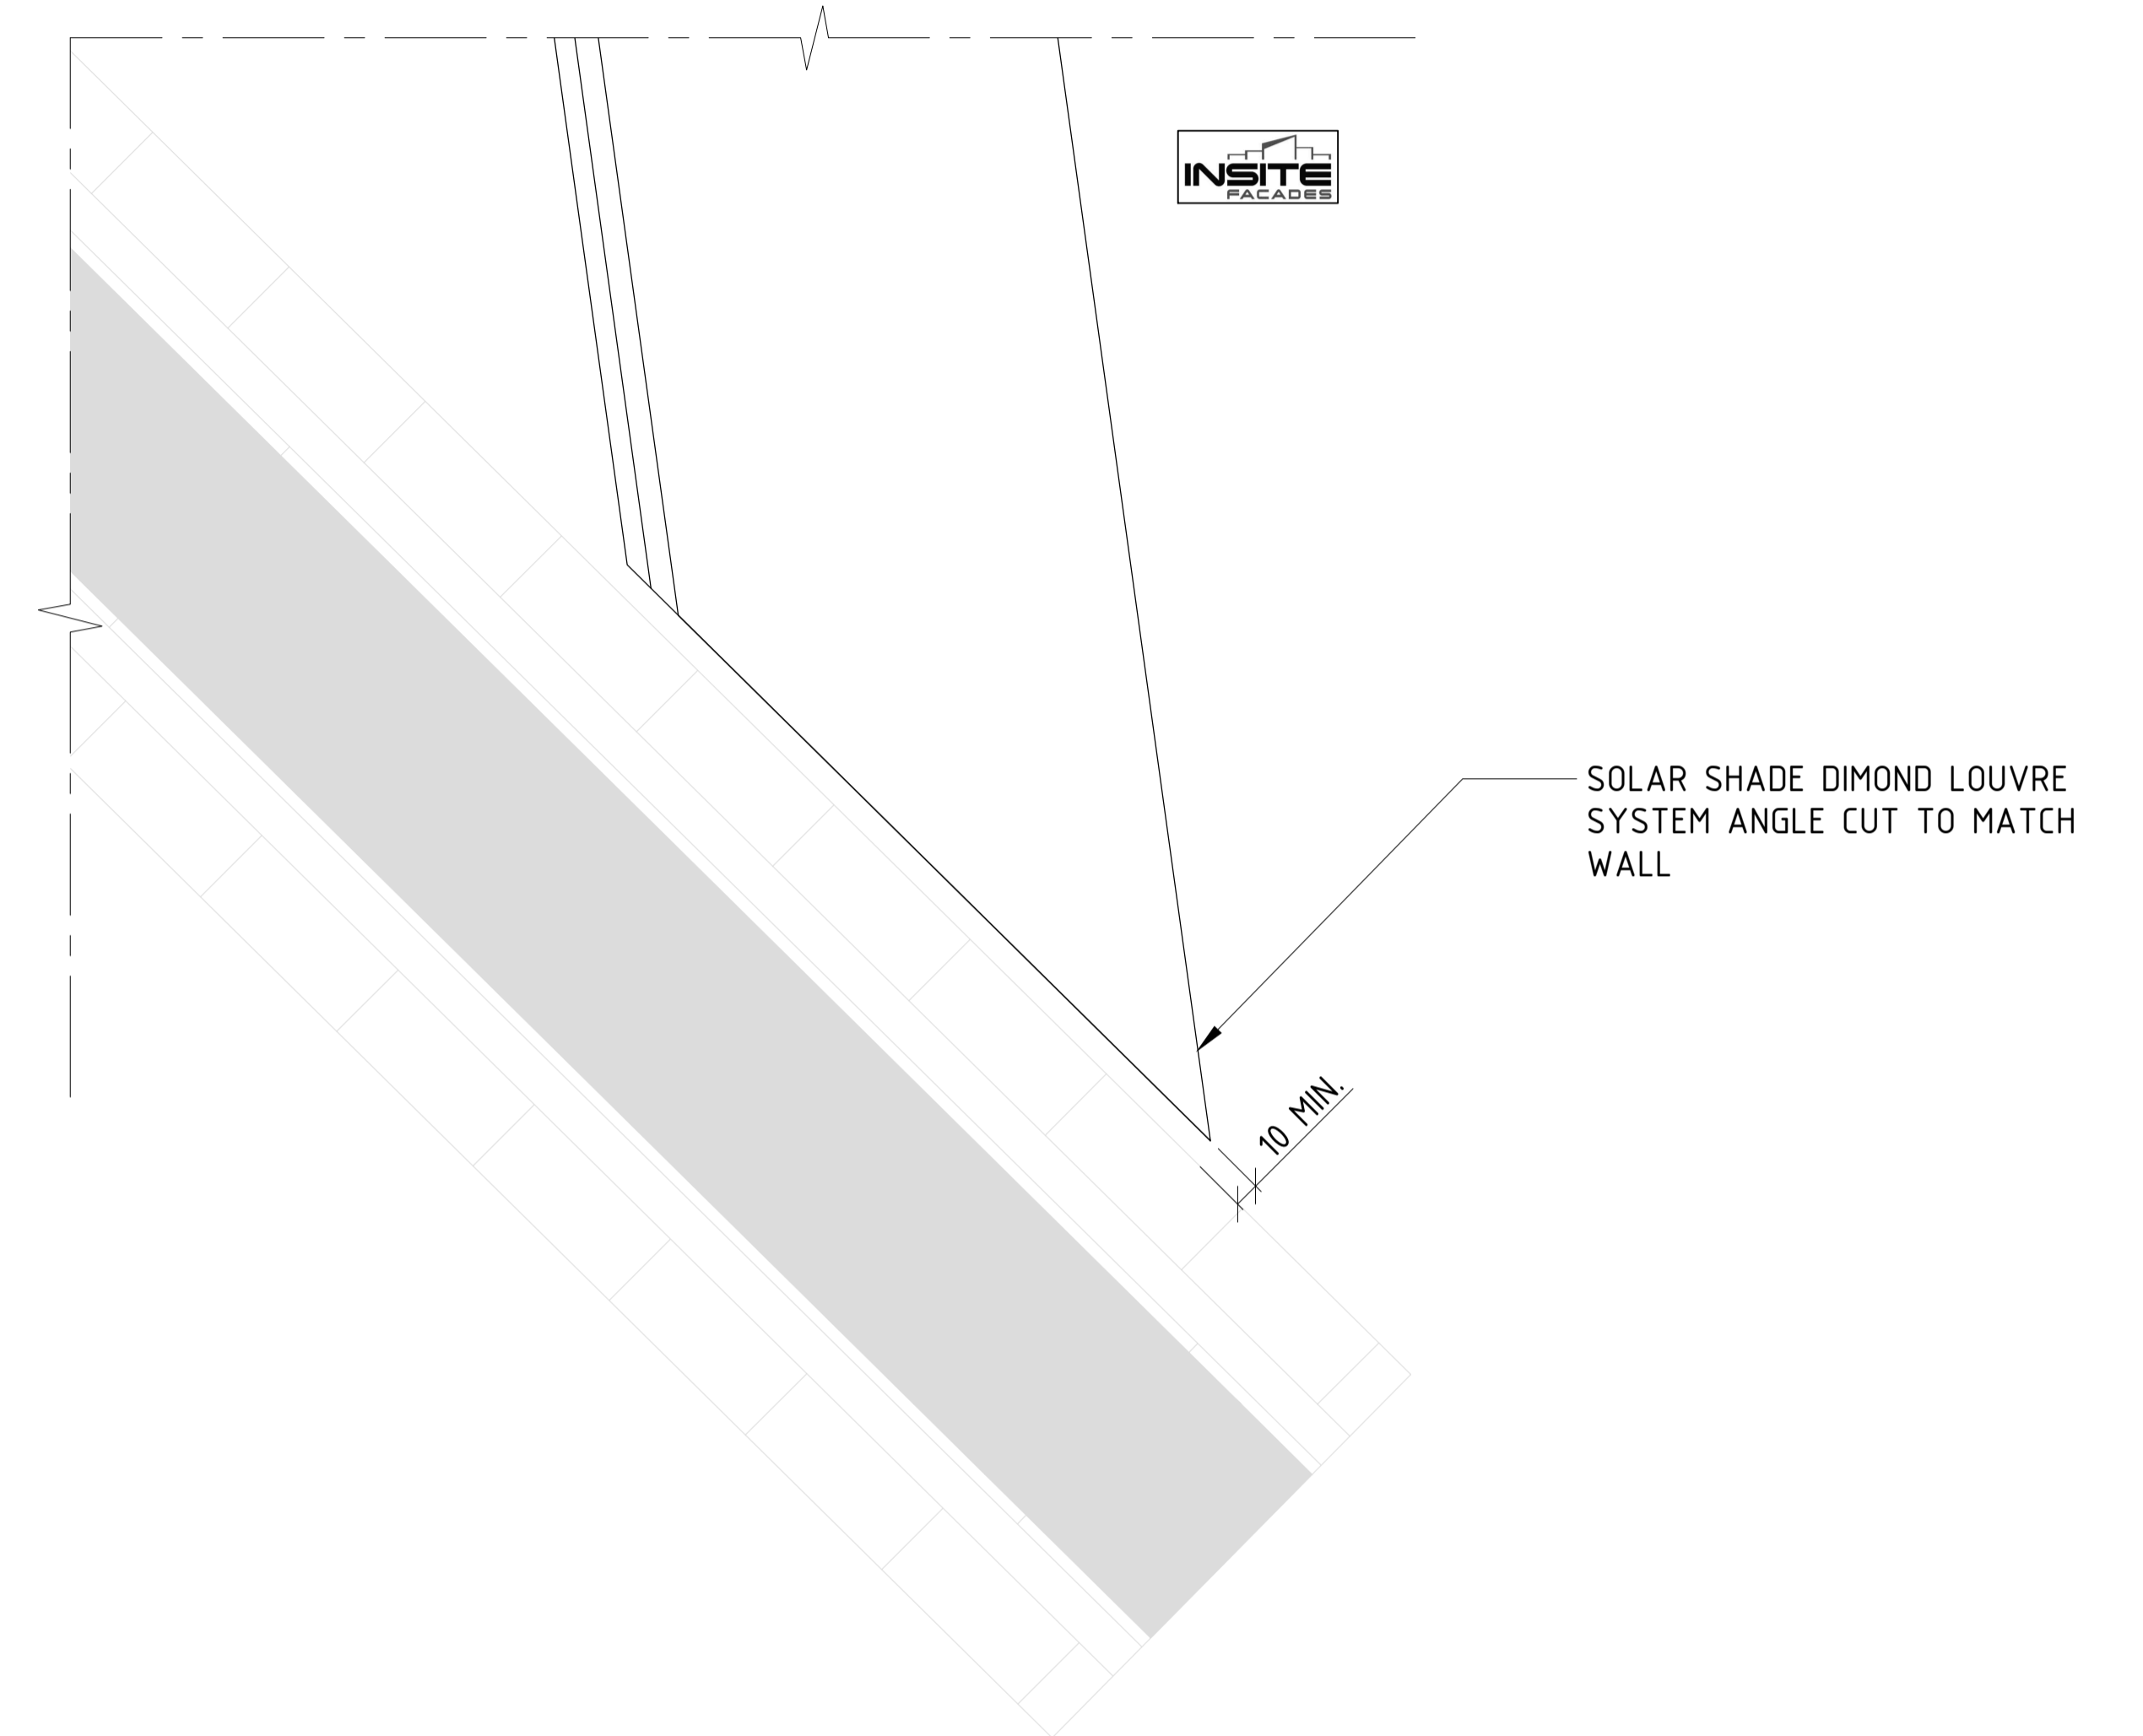

08 LOUVRE NORTH END DETAIL
01 Scale 1 : 2.5

08 LOUVRE EAST END DETAIL
02 Scale 1 : 2.5

08 LOUVRE CORNER DETAIL
03 Scale 1 : 2.5

Title :	Scale @ A3 :	Date : 11/2018
SOLAR SHADE DIMOND LOUVRE DETAIL		
PAGE No. :	08	