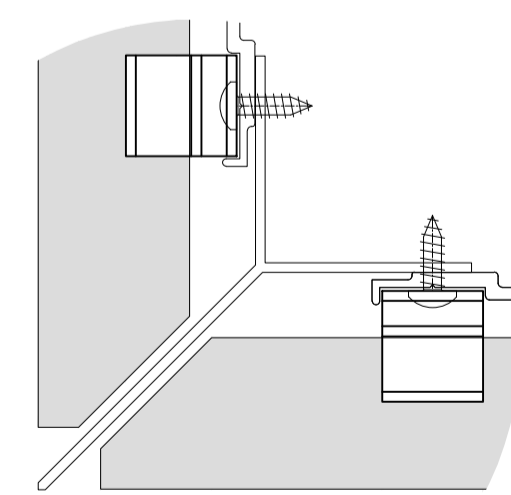

06
02 INTERNAL CORNER
Scale 1 : 2

06
01 EXTERNAL MITER CORNER
Scale 1 : 2

CORNER PROFILE-A

CORNER PROFILE-B

CORNER PROFILE-C

CORNER PROFILE-D

| | | |
|--|--------------|----------------|
| Title : TERRACOTTA TYPICAL CORNER DETAIL AND PROFILE OPTIONS | Scale @ A3 : | Date : 11/2018 |
| | PAGE No. : | 05 |