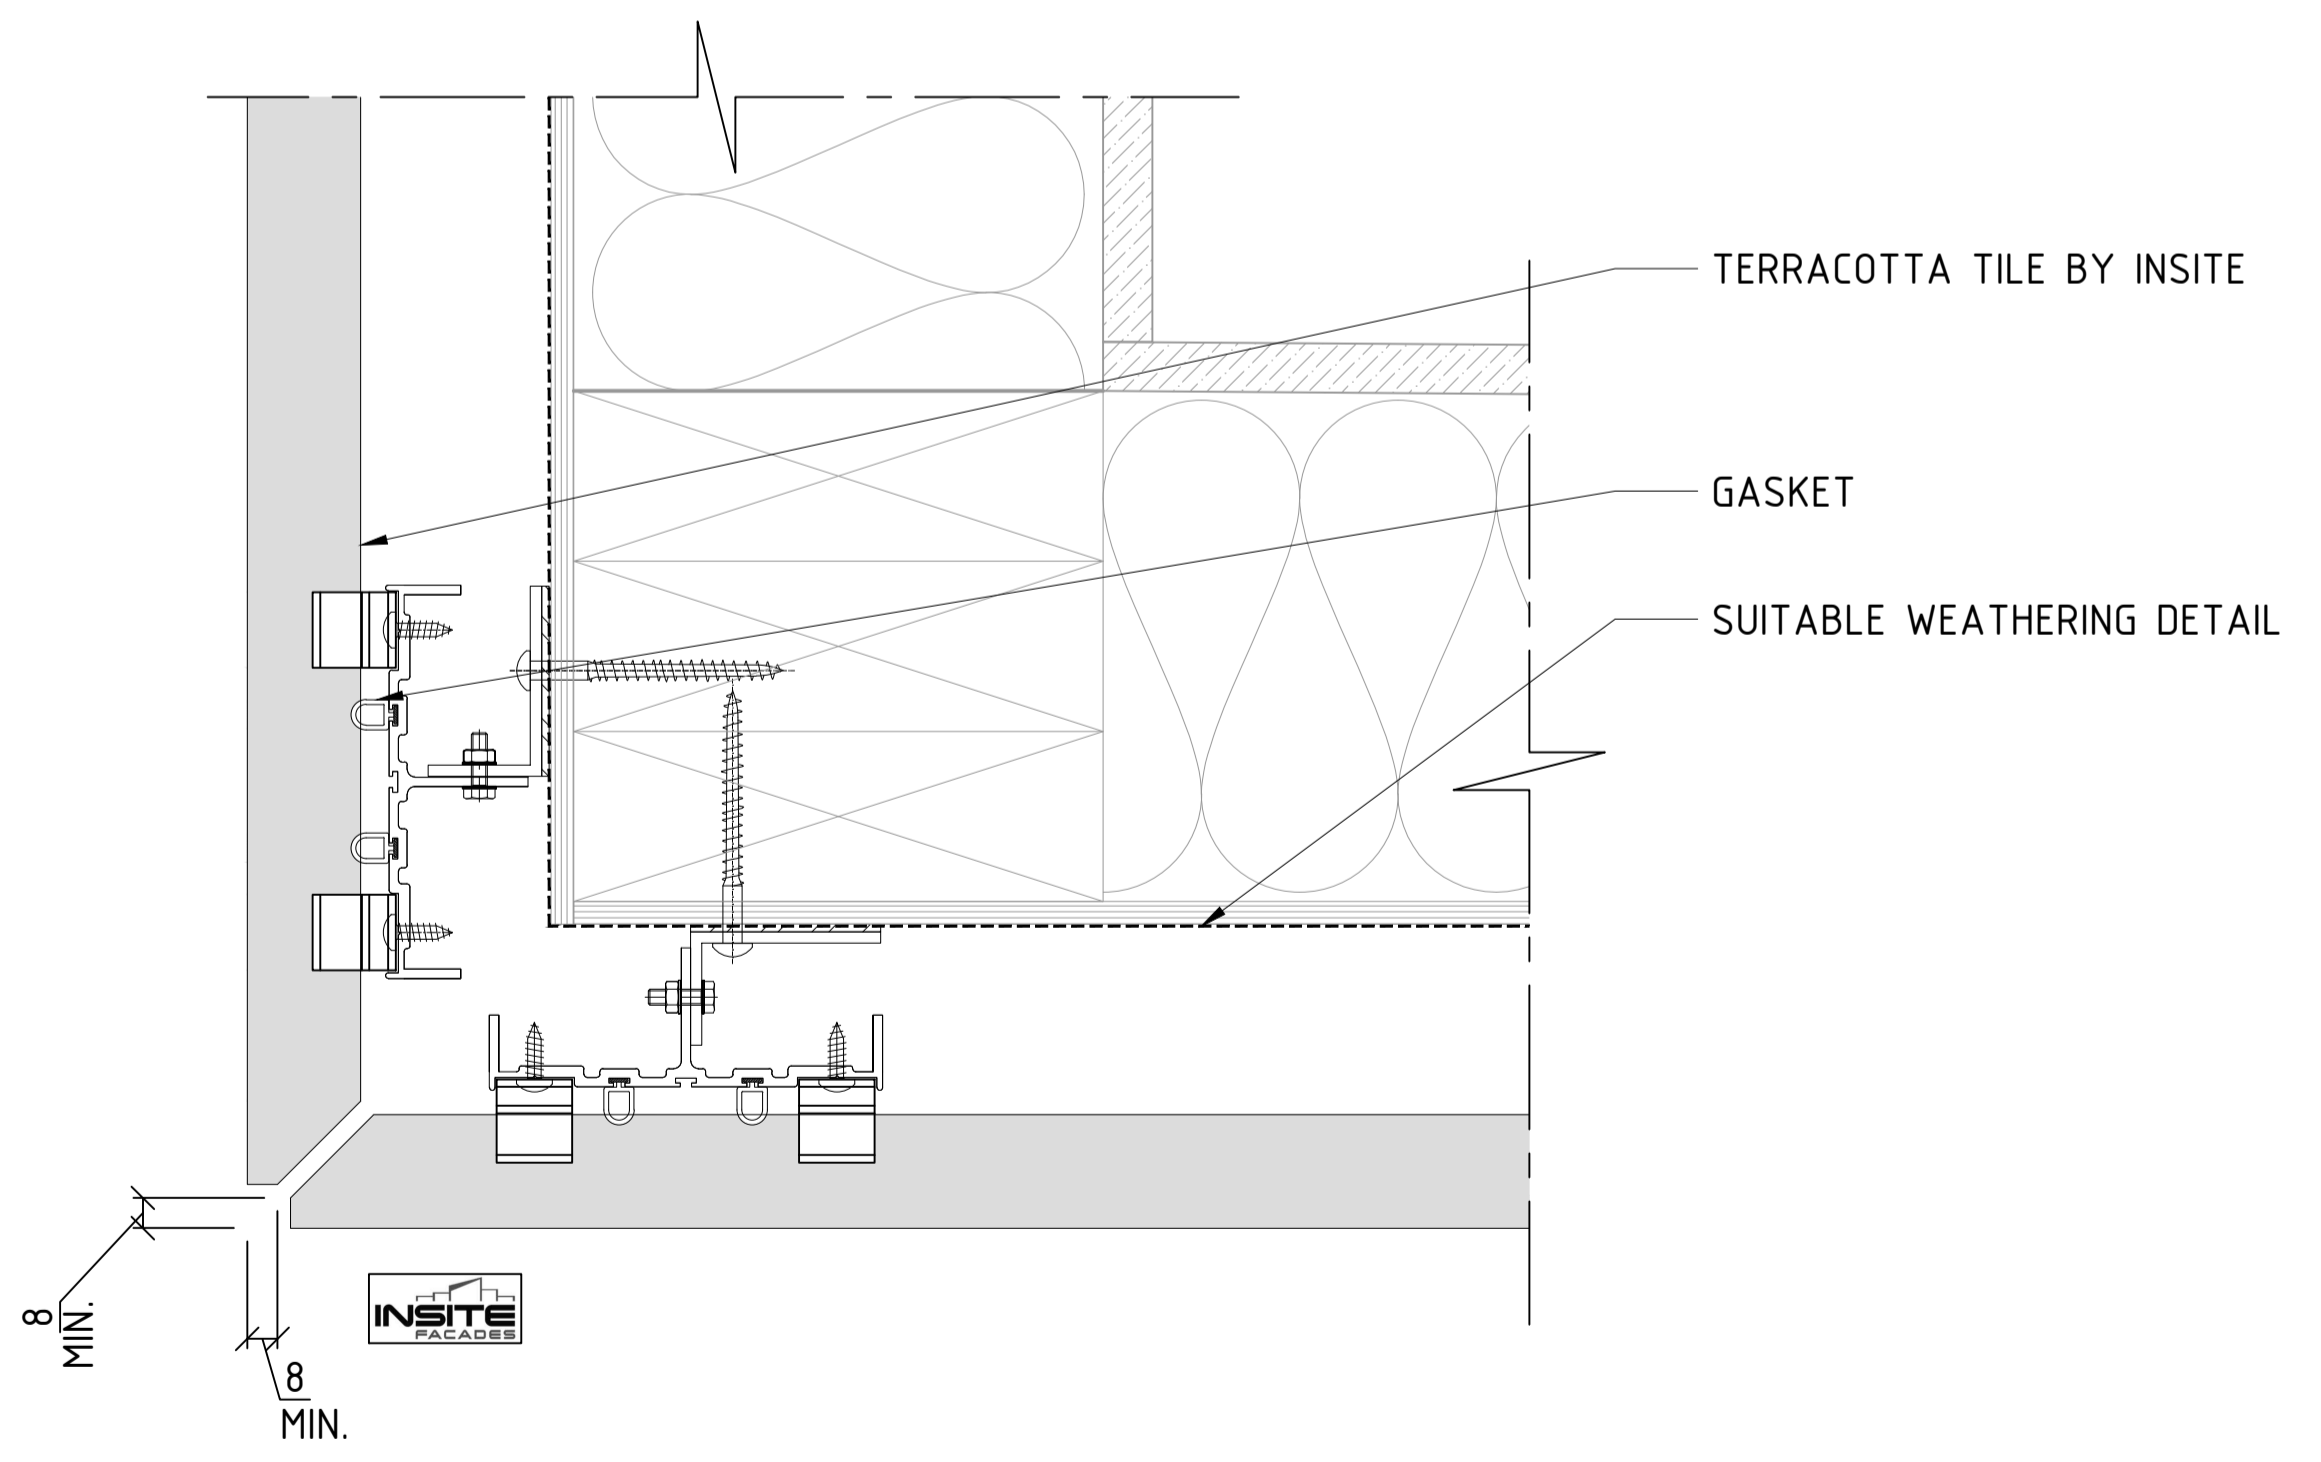

06
02 INTERNAL CORNER
Scale 1 : 2

06
01 EXTERNAL MITER CORNER
Scale 1 : 2

CORNER PROFILE-A

CORNER PROFILE-B

CORNER PROFILE-C

CORNER PROFILE-D

| | | |
|--|--------------|----------------|
| Title : TERRACOTTA TYPICAL CORNER DETAIL AND PROFILE OPTIONS | Scale @ A3 : | Date : 11/2018 |
| | PAGE No. : | 05 |