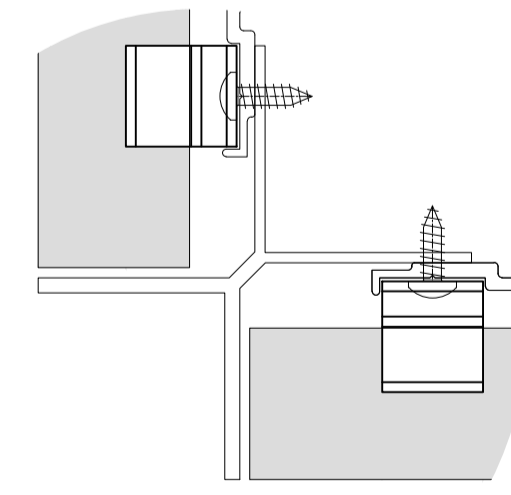

06
02 INTERNAL CORNER
Scale 1 : 2

06
01 EXTERNAL MITER CORNER
Scale 1 : 2

CORNER PROFILE-A

CORNER PROFILE-B

CORNER PROFILE-C

CORNER PROFILE-D

| | | |
|--|--------------|----------------|
| Title : TERRACOTTA TYPICAL CORNER DETAIL AND PROFILE OPTIONS | Scale @ A3 : | Date : 11/2018 |
| | PAGE No. : | 05 |