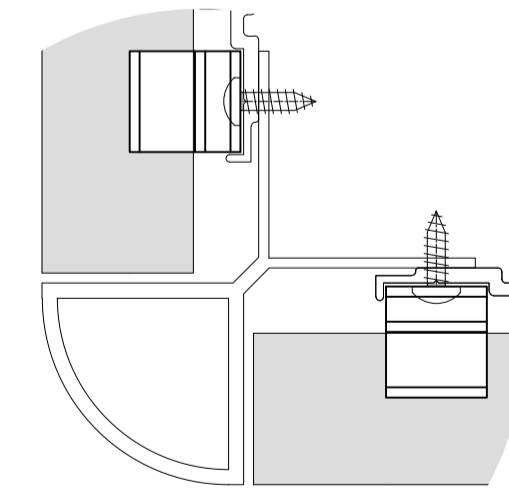

06
02 INTERNAL CORNER
Scale 1 : 2

06
01 EXTERNAL MITER CORNER
Scale 1 : 2

CORNER PROFILE-A

CORNER PROFILE-B

CORNER PROFILE-C

CORNER PROFILE-D

| | | |
|--|--------------|----------------|
| Title : TERRACOTTA TYPICAL CORNER DETAIL AND PROFILE OPTIONS | Scale @ A3 : | Date : 11/2018 |
| | PAGE No. : | 05 |