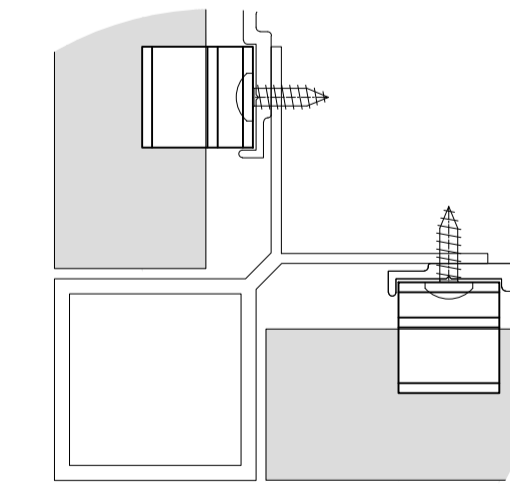

06
02 INTERNAL CORNER
Scale 1 : 2

06
01 EXTERNAL MITER CORNER
Scale 1 : 2

CORNER PROFILE-A

CORNER PROFILE-B

CORNER PROFILE-C

CORNER PROFILE-D

| | | |
|--|--------------|----------------|
| Title : TERRACOTTA TYPICAL CORNER DETAIL AND PROFILE OPTIONS | Scale @ A3 : | Date : 11/2018 |
| | PAGE No. : | 05 |