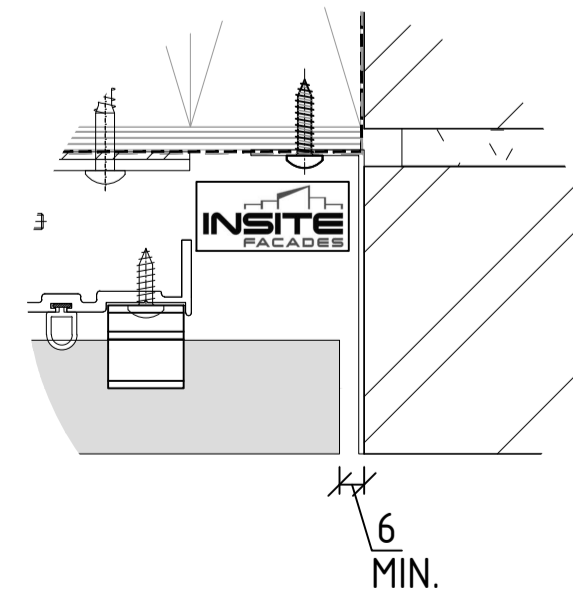

04 04 HORIZONTAL DETAIL  
Scale 1 : 2.5

04 03 WINDOW SILL  
Scale 1 : 2.5

04 02 WINDOW HEAD  
Scale 1 : 2.5

04 01 GROUND FLOOR  
Scale 1 : 2.5

04 05 VERTICAL DETAIL  
Scale 1 : 2.5

04 06 WINDOW JAMB  
Scale 1 : 2.5

04 07 WALLEND  
Scale 1 : 2.5

VERTICAL DETAIL

WINDOW JAMB

END WALL OPTION-A

END WALL OPTION-B

END WALL OPTION-C

Title :	Scale @ A3 :	Date : 11/2018
TERRACOTTA TYPICAL DETAIL	PAGE No. :	04