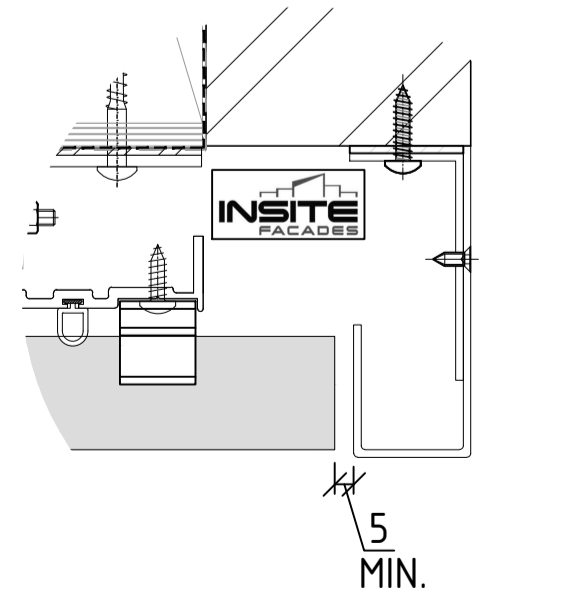

04 04 HORIZONTAL DETAIL  
Scale 1 : 2.5

04 03 WINDOW SILL  
Scale 1 : 2.5

04 02 WINDOW HEAD  
Scale 1 : 2.5

04 01 GROUND FLOOR  
Scale 1 : 2.5

04 05 VERTICAL DETAIL  
Scale 1 : 2.5

04 06 WINDOW JAMB  
Scale 1 : 2.5

04 07 WALLEND  
Scale 1 : 2.5

VERTICAL DETAIL

WINDOW JAMB

END WALL OPTION-A

END WALL OPTION-B

END WALL OPTION-C

Title :	Scale @ A3 :	Date : 11/2018
TERRACOTTA TYPICAL DETAIL	PAGE No. :	04