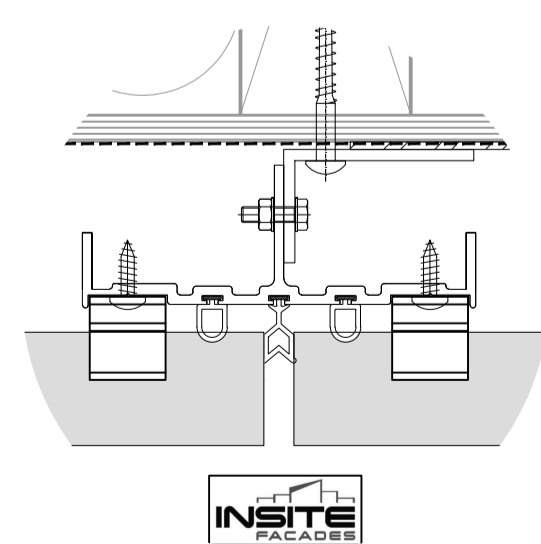

04 04 HORIZONTAL DETAIL  
Scale 1 : 2.5

04 03 WINDOW SILL  
Scale 1 : 2.5

04 02 WINDOW HEAD  
Scale 1 : 2.5

04 01 GROUND FLOOR  
Scale 1 : 2.5

04 05 VERTICAL DETAIL  
Scale 1 : 2.5

04 06 WINDOW JAMB  
Scale 1 : 2.5

04 07 WALLEND  
Scale 1 : 2.5

VERTICAL DETAIL

WINDOW JAMB

END WALL OPTION-A

END WALL OPTION-B

END WALL OPTION-C

Title :	Scale @ A3 :	Date : 11/2018
TERRACOTTA TYPICAL DETAIL	PAGE No. :	04