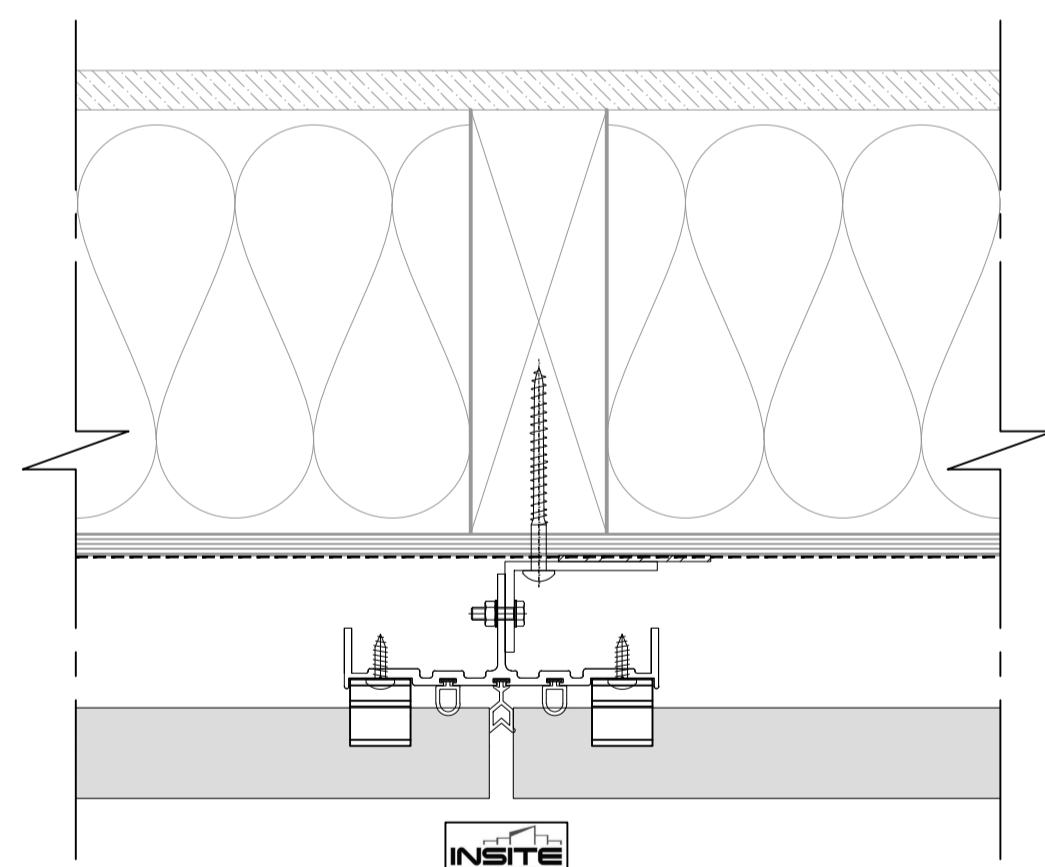

04 04 HORIZONTAL DETAIL  
Scale 1 : 2.5

04 03 WINDOW SILL  
Scale 1 : 2.5

04 02 WINDOW HEAD  
Scale 1 : 2.5

04 01 GROUND FLOOR  
Scale 1 : 2.5

04 05 VERTICAL DETAIL  
Scale 1 : 2.5

04 06 WINDOW JAMB  
Scale 1 : 2.5

04 07 WALLEND  
Scale 1 : 2.5

VERTICAL DETAIL

WINDOW JAMB

END WALL OPTION-A

END WALL OPTION-B

END WALL OPTION-C

Title :	Scale @ A3 :	Date : 11/2018
TERRACOTTA TYPICAL DETAIL	PAGE No. :	04