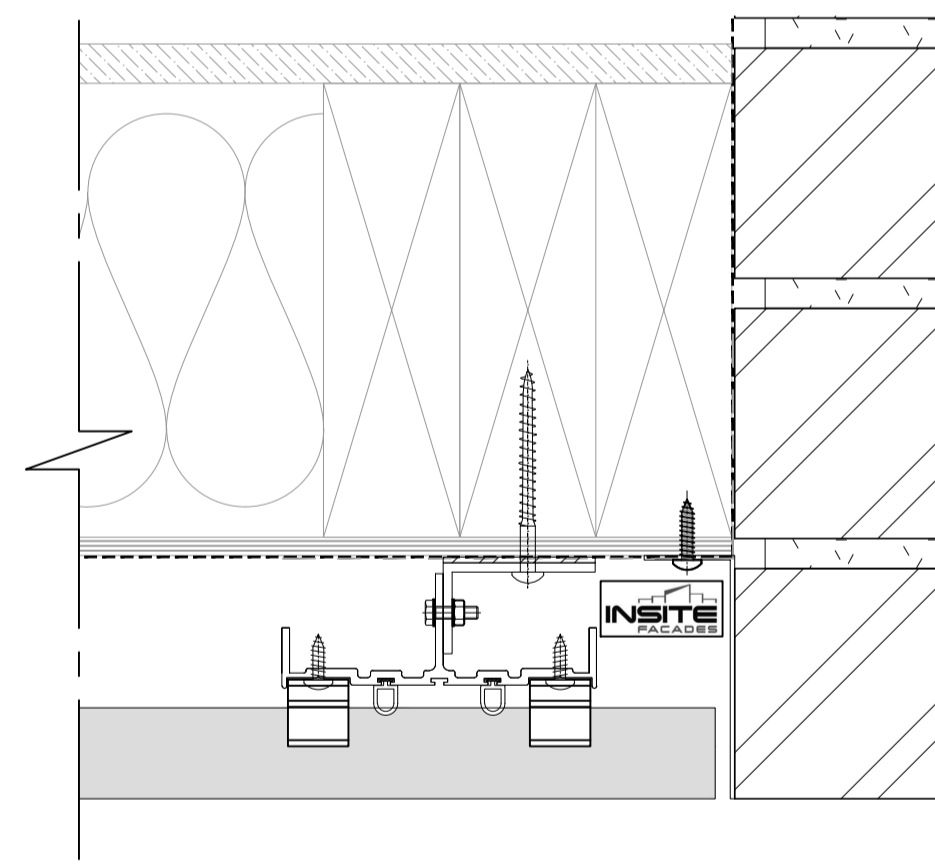

04 04 HORIZONTAL DETAIL  
Scale 1 : 2.5

04 03 WINDOW SILL  
Scale 1 : 2.5

04 02 WINDOW HEAD  
Scale 1 : 2.5

04 01 GROUND FLOOR  
Scale 1 : 2.5

04 05 VERTICAL DETAIL  
Scale 1 : 2.5

04 06 WINDOW JAMB  
Scale 1 : 2.5

04 07 WALLEND  
Scale 1 : 2.5

VERTICAL DETAIL

WINDOW JAMB

END WALL OPTION-A

END WALL OPTION-B

END WALL OPTION-C

Title :	Scale @ A3 :	Date : 11/2018
TERRACOTTA TYPICAL DETAIL	PAGE No. :	04