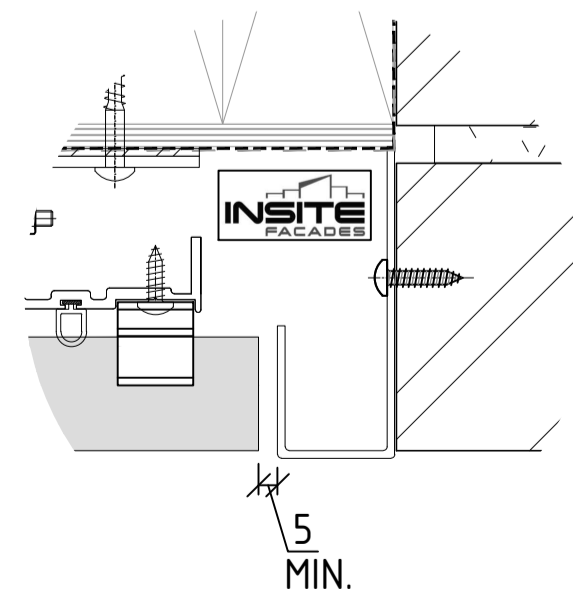

04 04 HORIZONTAL DETAIL  
Scale 1 : 2.5

04 03 WINDOW SILL  
Scale 1 : 2.5

04 02 WINDOW HEAD  
Scale 1 : 2.5

04 01 GROUND FLOOR  
Scale 1 : 2.5

04 05 VERTICAL DETAIL  
Scale 1 : 2.5

04 06 WINDOW JAMB  
Scale 1 : 2.5

04 07 WALLEND  
Scale 1 : 2.5

VERTICAL DETAIL

WINDOW JAMB

END WALL OPTION-A

END WALL OPTION-B

END WALL OPTION-C

Title :	Scale @ A3 :	Date : 11/2018
TERRACOTTA TYPICAL DETAIL	PAGE No. :	04