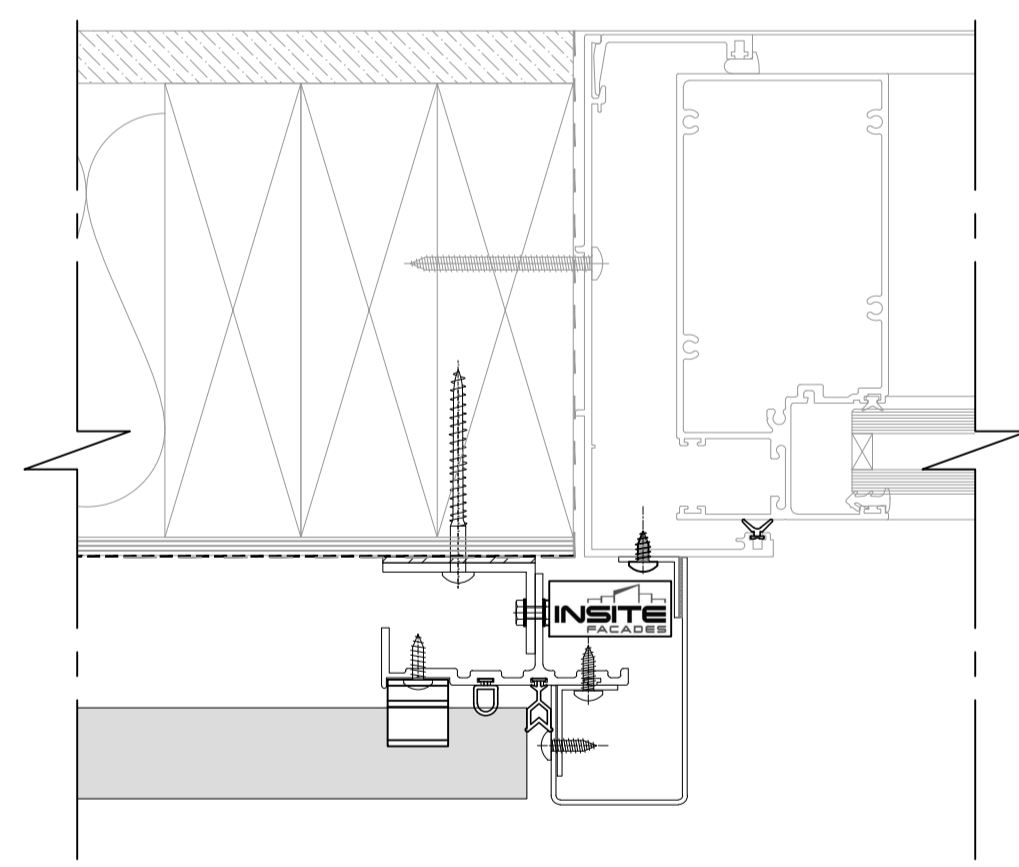

04 04 HORIZONTAL DETAIL  
Scale 1 : 2.5

04 03 WINDOW SILL  
Scale 1 : 2.5

04 02 WINDOW HEAD  
Scale 1 : 2.5

04 01 GROUND FLOOR  
Scale 1 : 2.5

04 05 VERTICAL DETAIL  
Scale 1 : 2.5

04 06 WINDOW JAMB  
Scale 1 : 2.5

04 07 WALLEND  
Scale 1 : 2.5

VERTICAL DETAIL

WINDOW JAMB

END WALL OPTION-A

END WALL OPTION-B

END WALL OPTION-C

Title :	Scale @ A3 :	Date : 11/2018
TERRACOTTA TYPICAL DETAIL	PAGE No. :	04