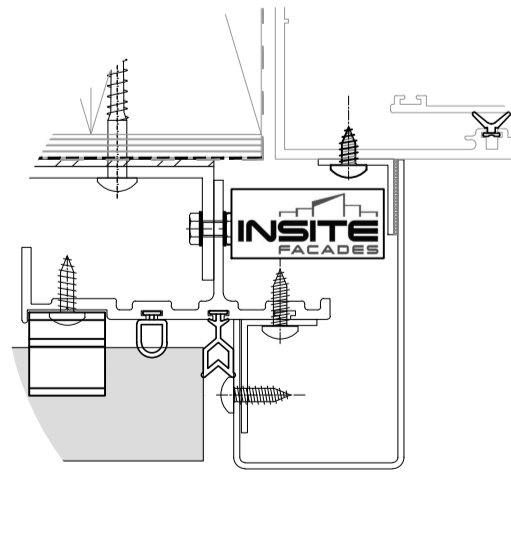

04 04 HORIZONTAL DETAIL  
Scale 1 : 2.5

04 03 WINDOW SILL  
Scale 1 : 2.5

04 02 WINDOW HEAD  
Scale 1 : 2.5

04 01 GROUND FLOOR  
Scale 1 : 2.5

04 05 VERTICAL DETAIL  
Scale 1 : 2.5

04 06 WINDOW JAMB  
Scale 1 : 2.5

04 07 WALLEND  
Scale 1 : 2.5

VERTICAL DETAIL

WINDOW JAMB

END WALL OPTION-A

END WALL OPTION-B

END WALL OPTION-C

Title :	Scale @ A3 :	Date : 11/2018
TERRACOTTA TYPICAL DETAIL	PAGE No. :	04