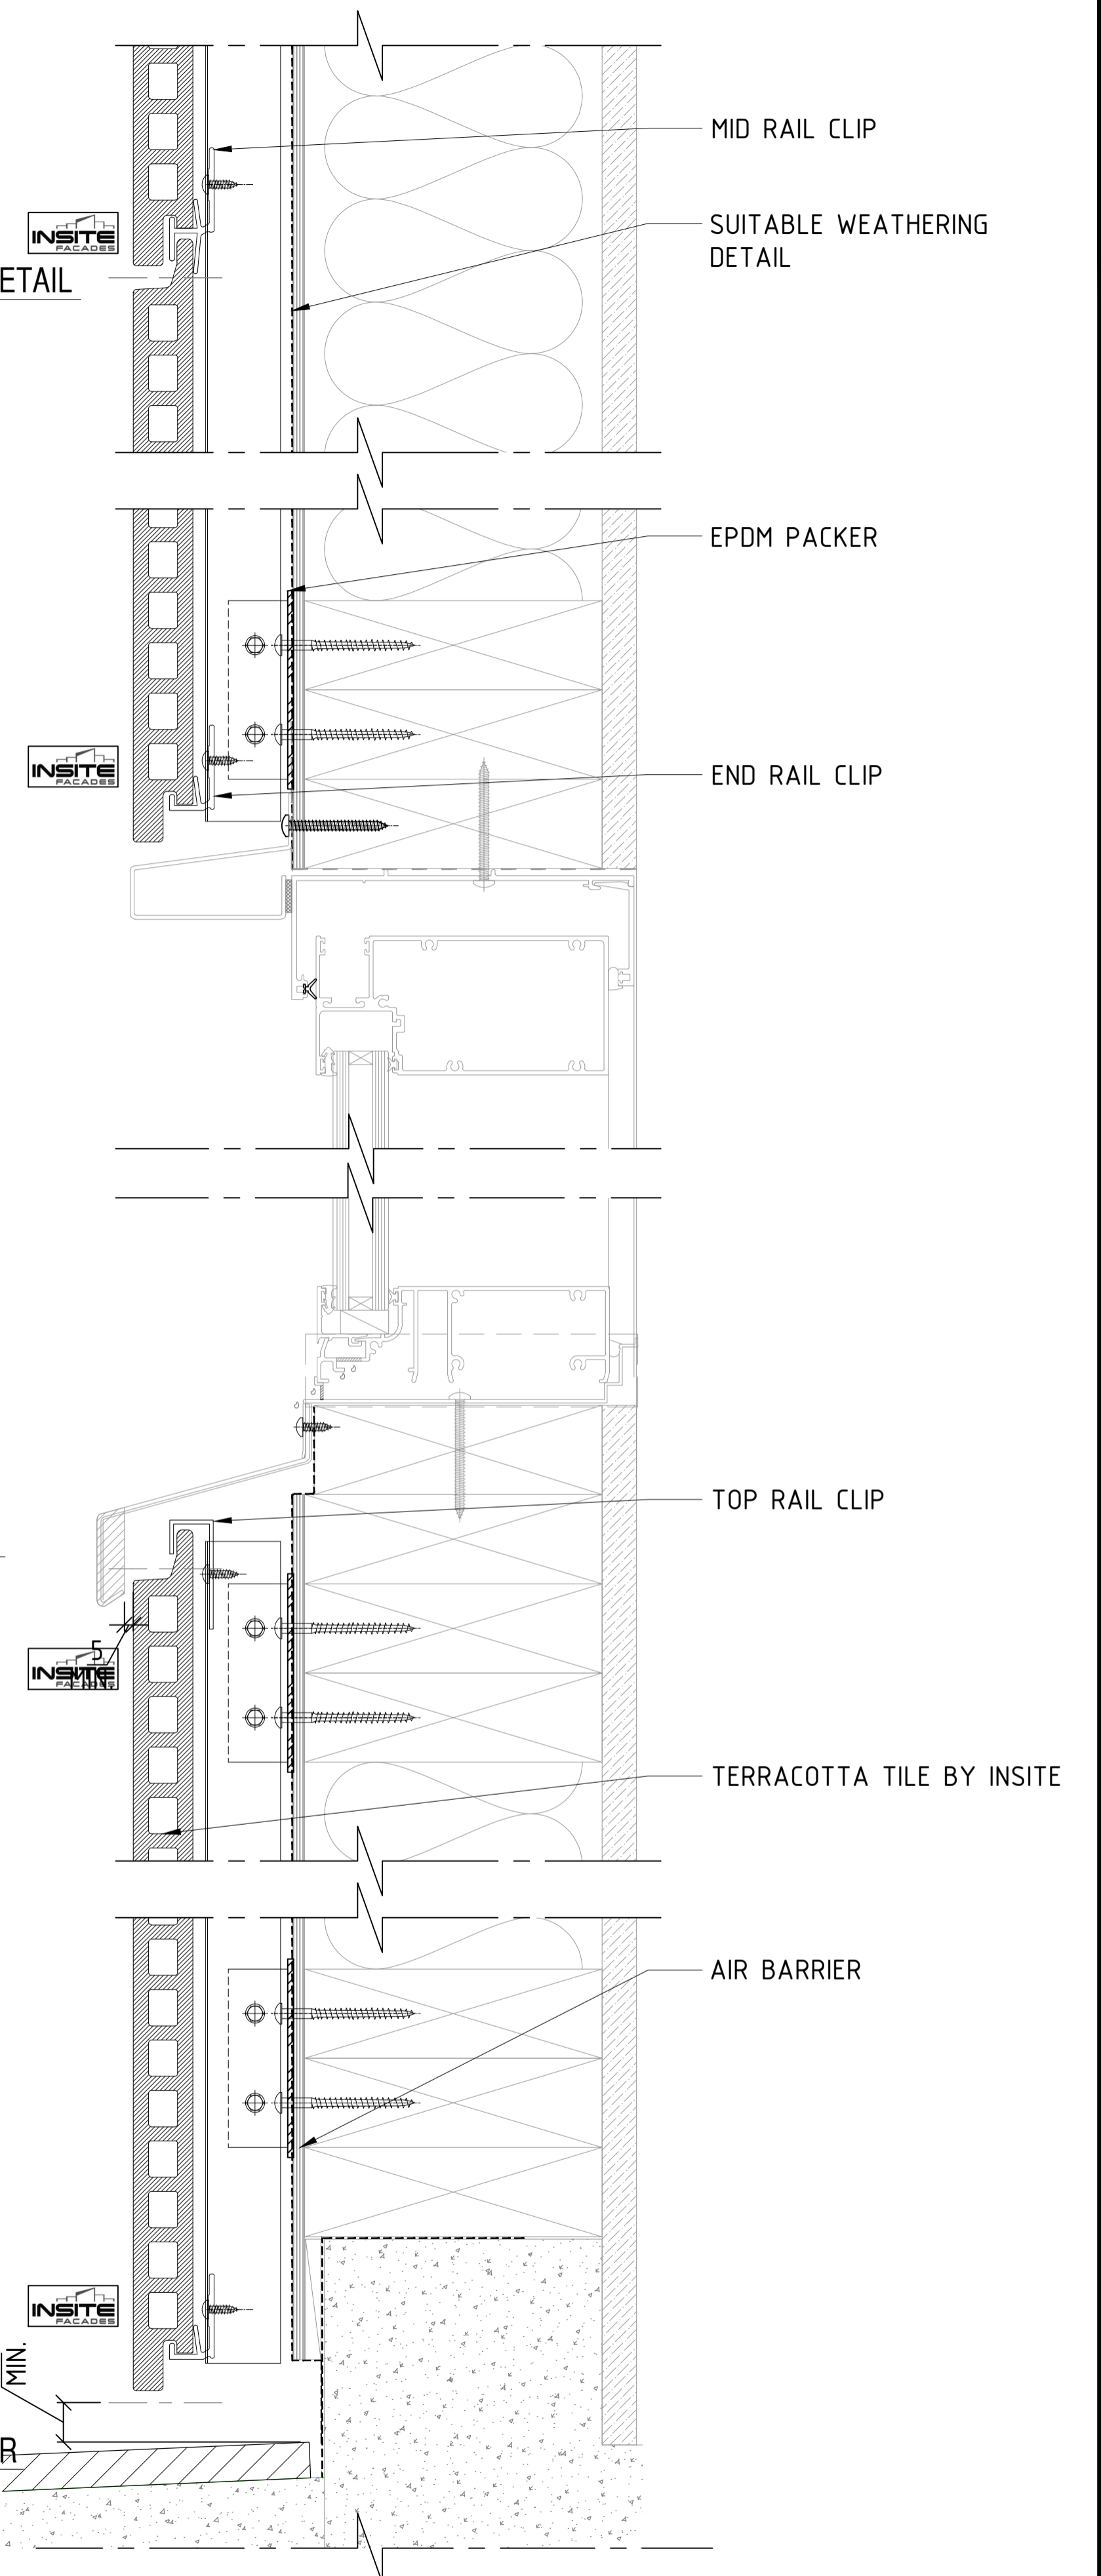

04 04 HORIZONTAL DETAIL  
Scale 1 : 2.5

04 03 WINDOW SILL  
Scale 1 : 2.5

04 02 WINDOW HEAD  
Scale 1 : 2.5

04 01 GROUND FLOOR  
Scale 1 : 2.5

04 05 VERTICAL DETAIL  
Scale 1 : 2.5

04 06 WINDOW JAMB  
Scale 1 : 2.5

04 07 WALLEND  
Scale 1 : 2.5

VERTICAL DETAIL

WINDOW JAMB

END WALL OPTION-A

END WALL OPTION-B

END WALL OPTION-C

Title :	Scale @ A3 :	Date : 11/2018
TERRACOTTA TYPICAL DETAIL	PAGE No. :	04